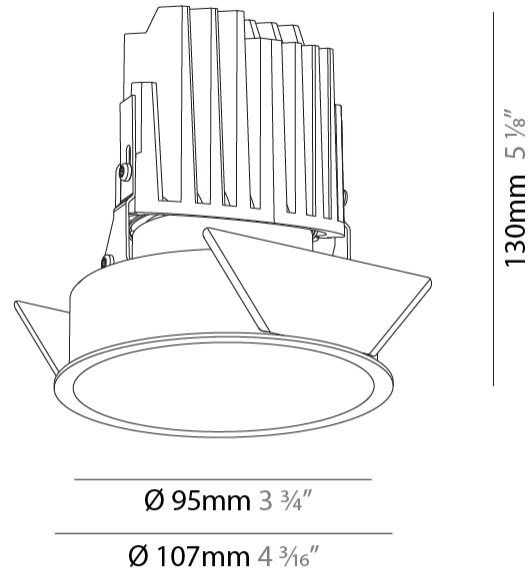

GENERAL

Series: Bioniq
Subseries: Bioniq Round Deep
Brand: Prolicht
Division: Architectural
Mounting Type: Recessed
Mounting Location: Ceiling
Subcategory: Downlight

PHYSICAL

Shape: Round
Diameter (mm): 107
Diameter (in): 4 3/16
Height (mm): 130
Height (in): 5 1/8
Ceiling Thickness (mm): 10 / 12.5 / 15
Ceiling Thickness (in): 3/8 or 1/2 or 9/16
Min. Recessing Depth (mm): 150
Min. Recessing Depth (in): 5 7/8
Light Distribution: Downlight
Weight (kg): 0.533
Weight (lbs): 1.18
Fixture Finish: SSR / BKV / CWI / CRY / HAB / LAG / UFT / ITA / RUA / RUR / MIC / FTG / MYG / TWT / LOD / PUS / FRO / FUP / KIA / POP / BLS / SPG / MEY / GOH / GUM / CHC / COM / ABZ / JAG / OBR / MOS / ROR
Fixture Material: Aluminum Die Cast
Cut-out Measurements: 98mm / 3 7/8"

ELECTRICAL

Lamp Type: LED (Zhaga Standard)
Input Wattage (W): 15.5
Total Output Wattage (W): 13
Dimming: Tri-Mode (Non-Dimming and Phase Dimming (120Vac only) and 0-10V Dimming)
Driver Included: No
Driver Location: Recessed Housing
Driver Type: Constant Current - Universal
Driver Class: Class 2
Housing: See components
Input Voltage (V): 120 - 277
Constant Current (MA): 500

LED

Number of LEDs: 1
Color Temperature (°K): 2700 / 3000 / 3500 / 4000
Max. Delivered Lumen (lm): 1140 / 1180 / 1245 / 1270
CRI: >90 CRI
Lamp Life (hrs): 50000

OPTICAL

Reflector°: 20 / 40 / 60

RATINGS AND CERTIFICATIONS

Certified By: Certified for North American Standards
IP rating: IP54